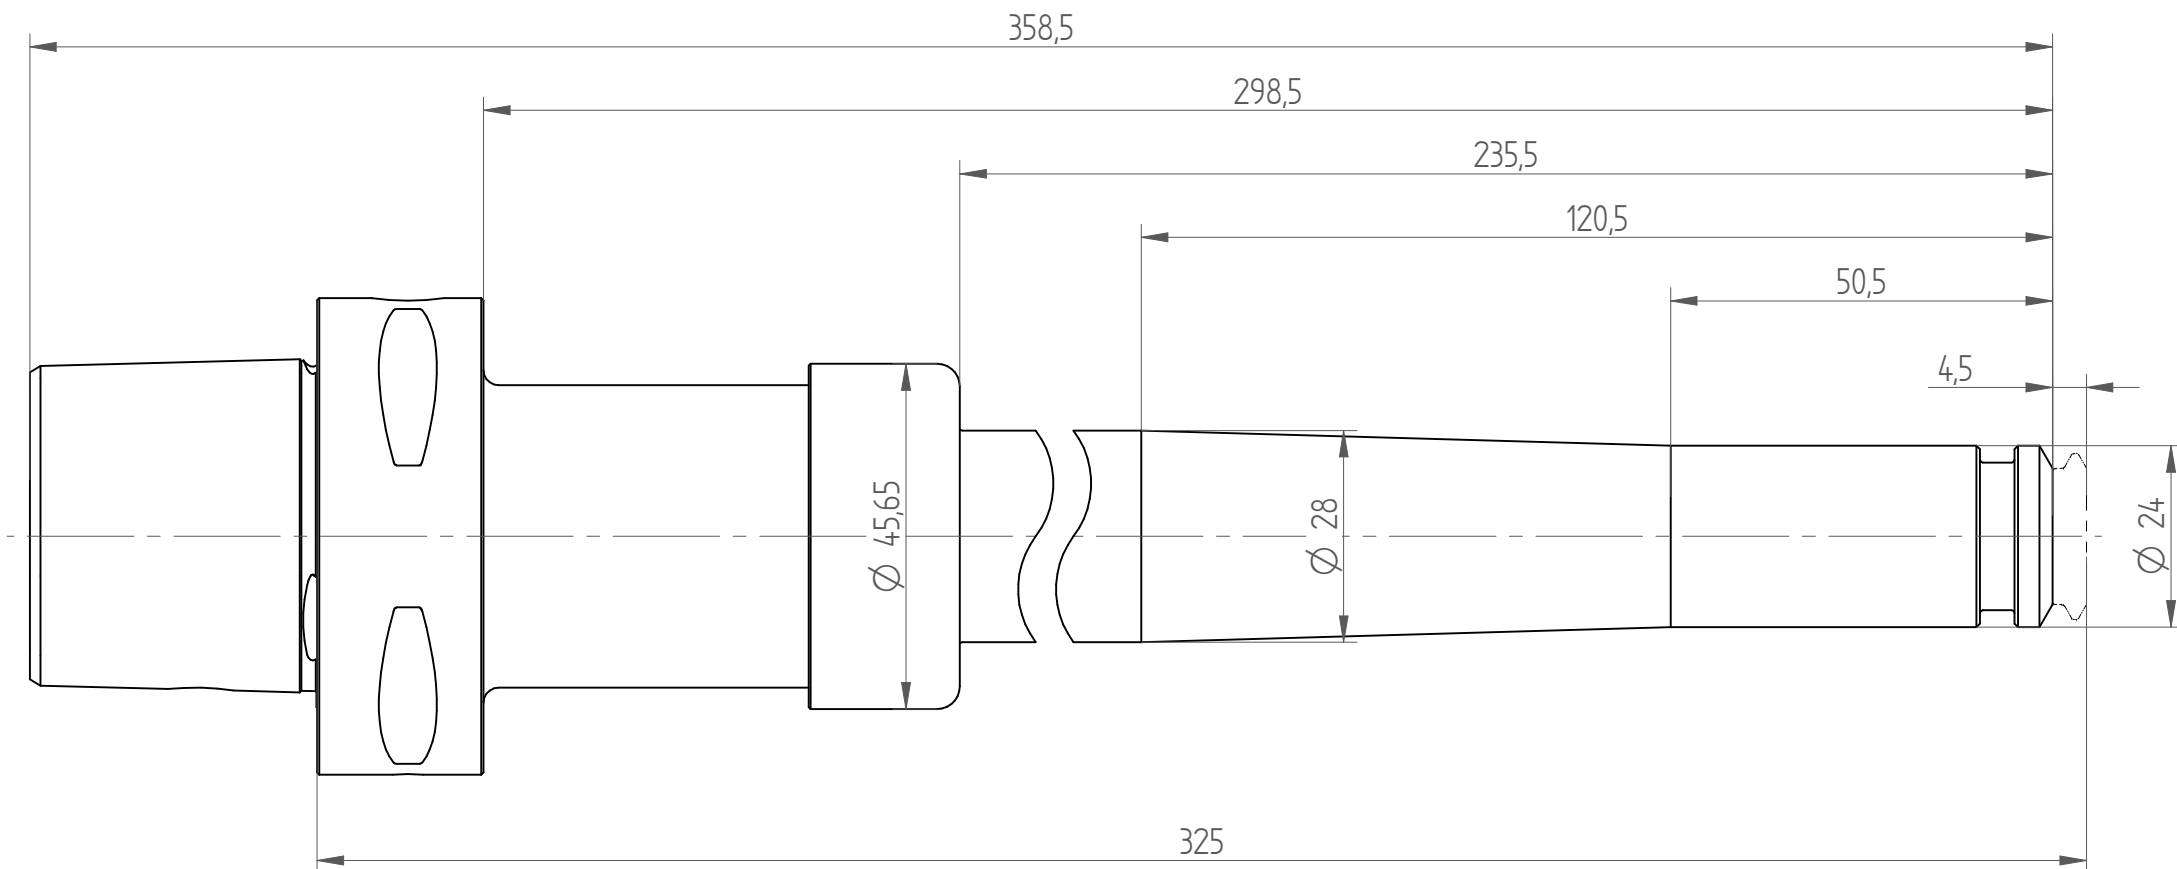

Swiss
Precision
Tools

REGO-FIX®

REGO-FIX AG
Obermattweg 60
4456 Tenniken / Switzerland

Phone +41 61 976 14 66
Fax +41 61 976 14 14
www.rego-fix.com

This is a non-controlled copy. All information given herein is subject to change without notice

The information given herein has been carefully checked and is believed to be correct. REGO-FIX, however, assumes no responsibility or liability for any errors, inaccuracies or omissions that may appear in this drawing

This document is subject to copyright laws. No part of this document may be reproduced or transmitted in any form or any means, electronic or mechanic, for any purpose, without the express written permission of REGO-FIX

Type : C6_PG15_325_XL
Part No. : 888673150
Date : 30.01.2015
Scale : 1:1